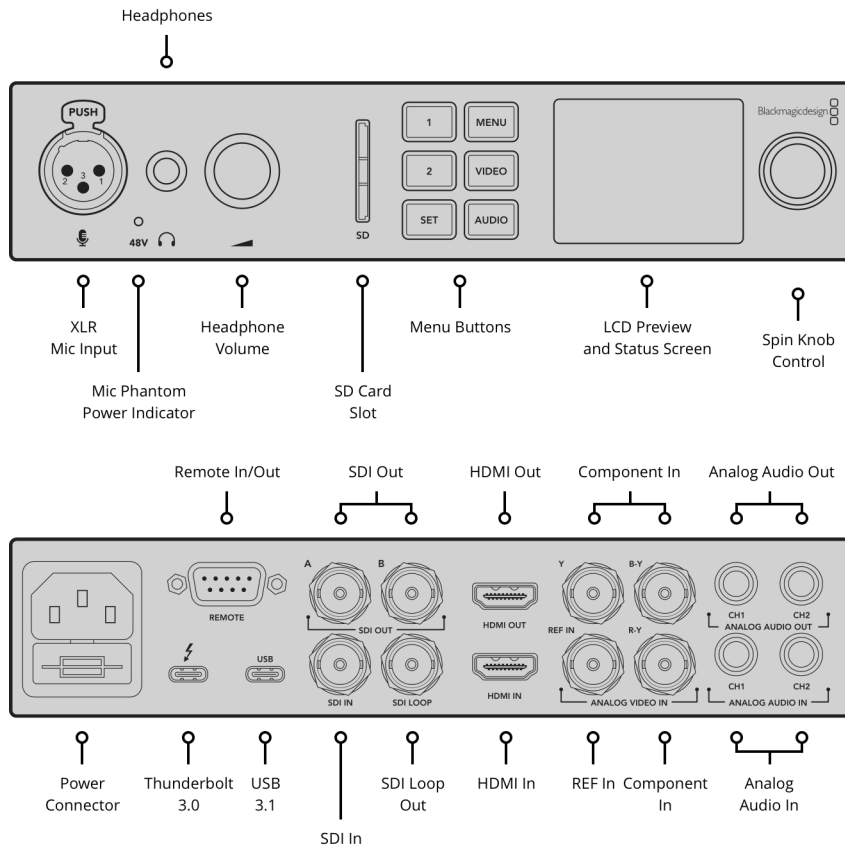

Supported Codecs

AVC-Intra, AVCHD, Canon XF MPEG2, Digital SLR, DV-NTSC, DV-PAL, DVCPRO50, DVCPROHD, DPX, HDV, HEVC, XDCAM EX, XDCAM HD, XDCAM HD422, DNxHR & DNxHD, Apple ProRes 4444, Apple ProRes 422 HQ, Apple ProRes 422, Apple ProRes LT, Apple ProRes 422 Proxy, Uncompressed 8-bit 4:2:2, Uncompressed 10-bit 4:2:2, Uncompressed 10-bit 4:4:4.

Software

Software Included

DaVinci Resolve, Media Express, Disk Speed Test, LiveKey, Blackmagic Desktop Video Utility and Blackmagic driver on Mac OS and Windows. Media Express, Blackmagic Desktop Video Utility and Blackmagic driver on Linux.

Internal Software Upgrade

Firmware built into software driver. Software driver loads upgrades at system start or via updater software.